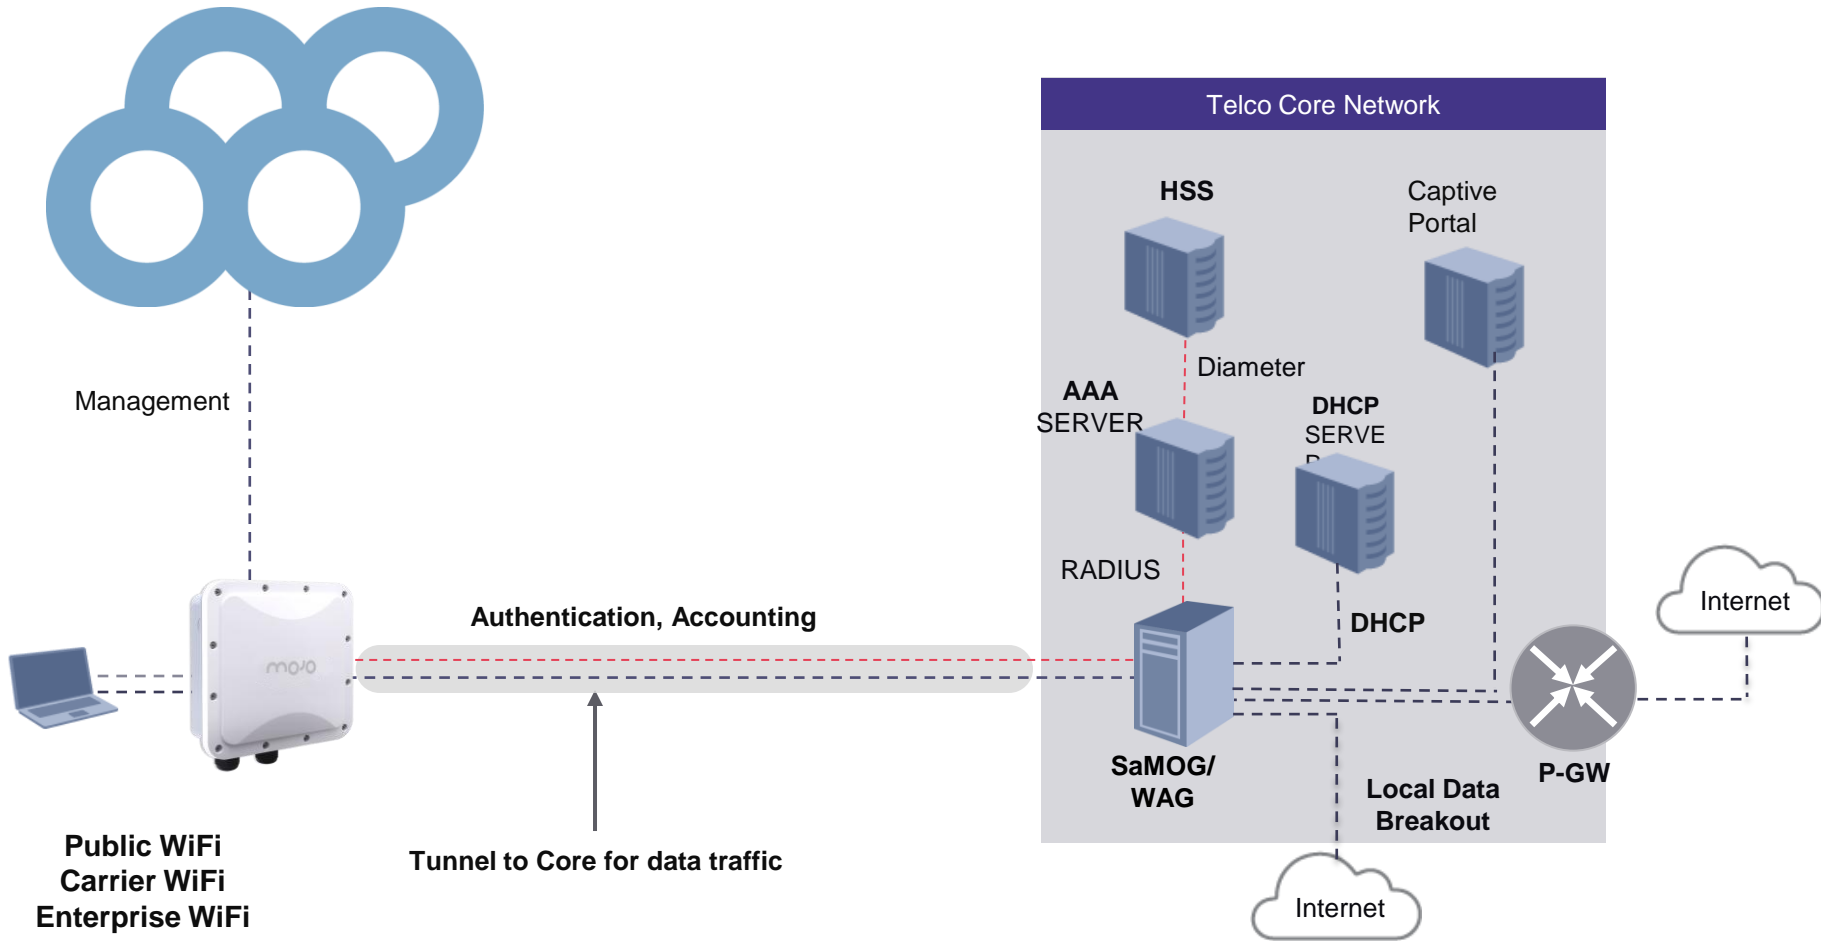

Carrier WiFi Network Architecture

Mojo Cloud Management System