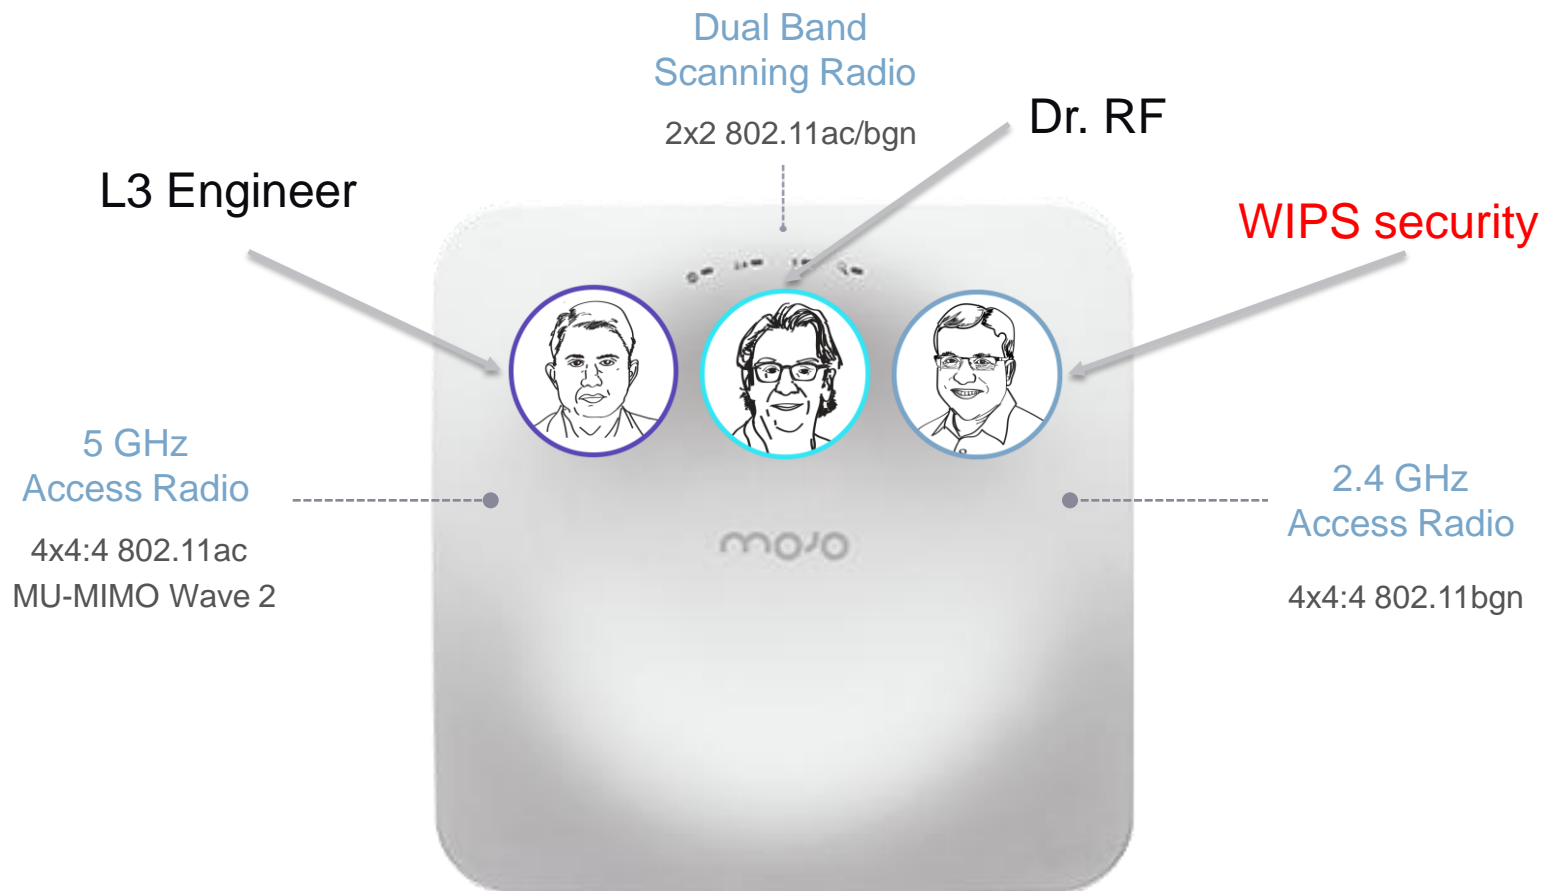

Embedding Intelligence in 3rd Radio

Not in one AP on one site, but in every AP at all sites at all times