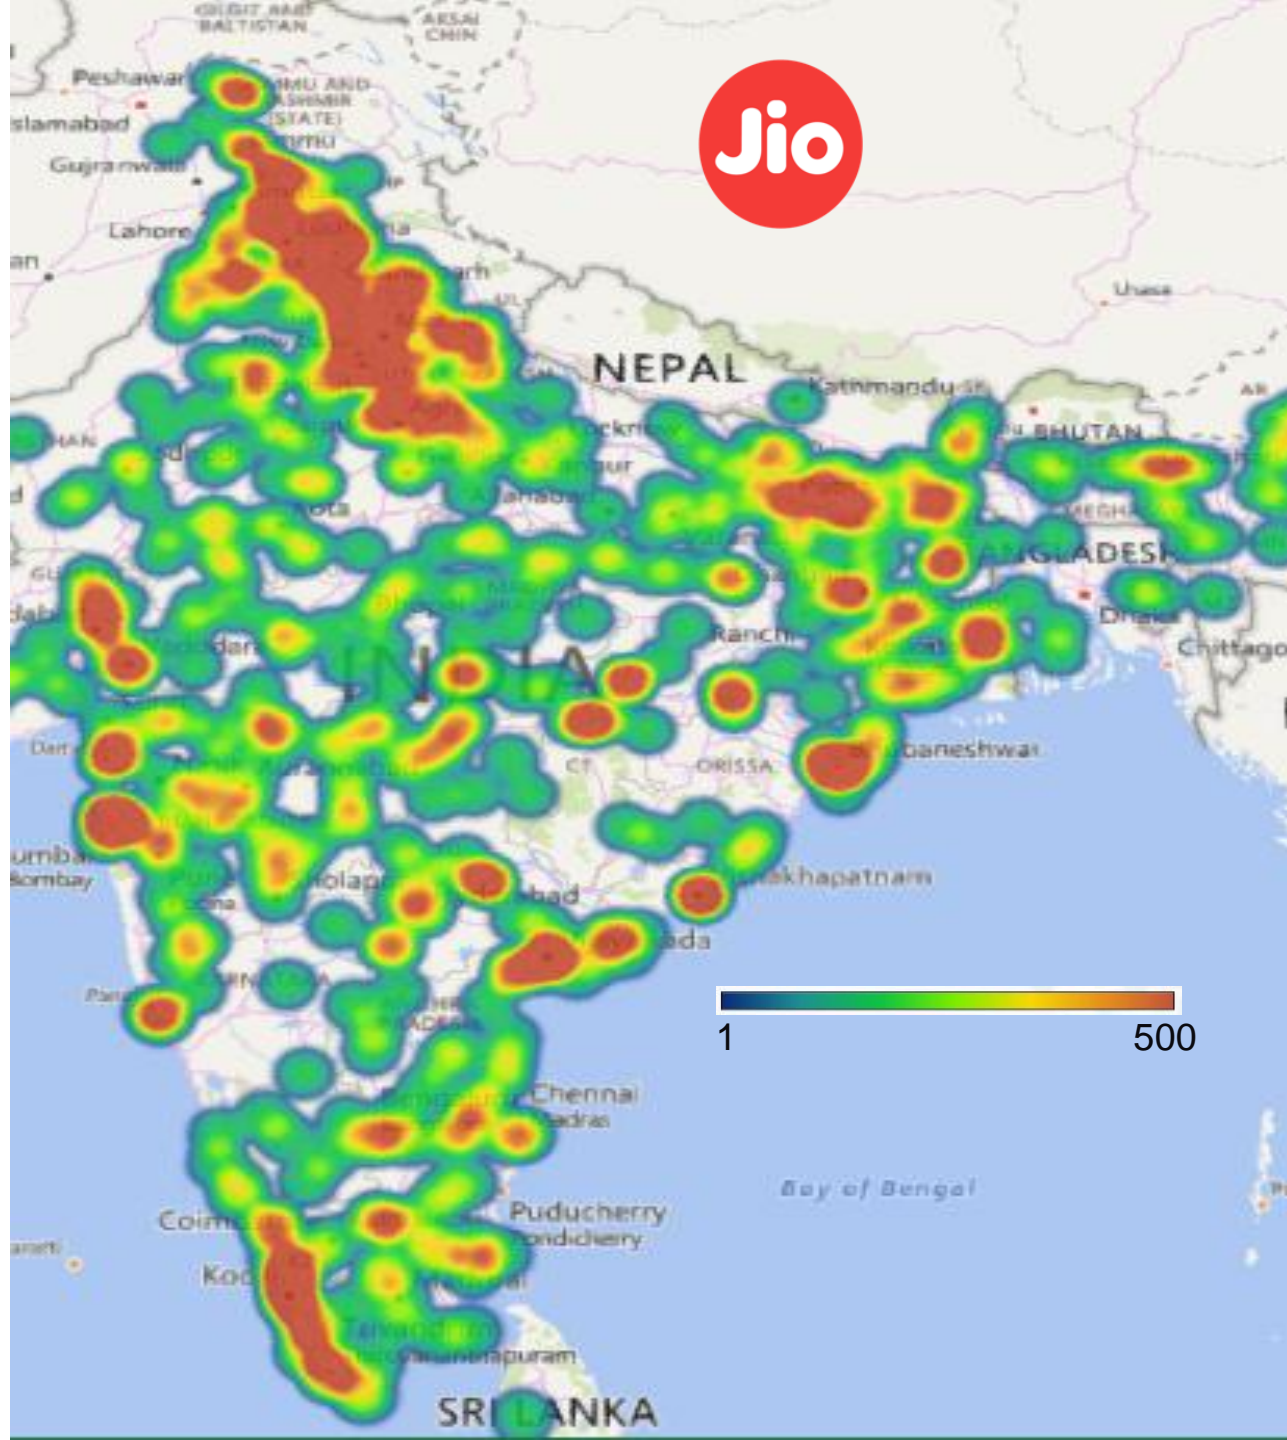

APs
120K

Clients /day
1.2M

Data /day
100 TB